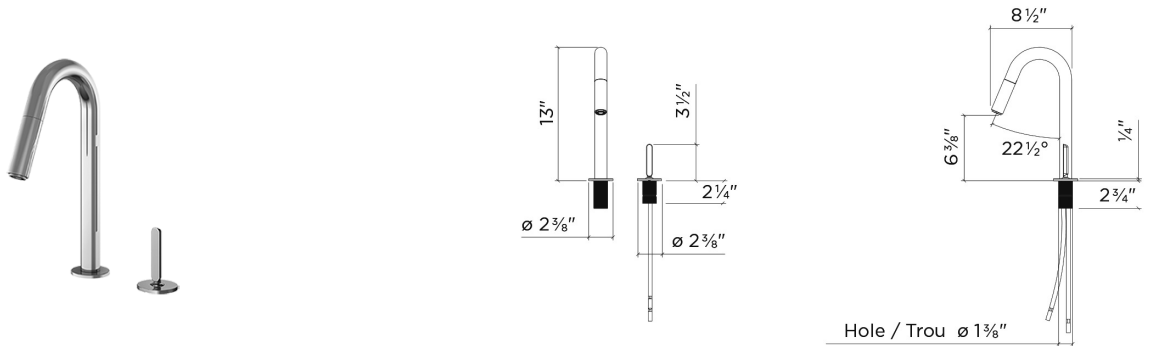

306203 | APEX PREP

TOPMOUNT WITH REMOTE SINGLE LEVER BAR FAUCET

Specifications

Model	306203
Collection	Apex prep
Finish	Polished Chrome

Recommended accessories

Soap Dispenser	306005
Air activated switch button	306007

Features

- Made in Italy
- Solid brass construction
- Available in two finishes
- Double hole installation
- 110° swivel spout
- Pull-down spray head
- Descaling system, for easy cleaning
- 7" projection
- Backward (30°) and bilateral (45°) lever handle rotation
- Braided stainless steel water supply hoses 18" long, with 3/8" fittings
- 2,2 gpm (8,3 L/min.) flow rate aerator
- Ceramic cartridge
- ASME A112.18.1 / CSA B125.1 (pending)
- NSF / ANSI 61 compliant, low lead content
- ADA compliant